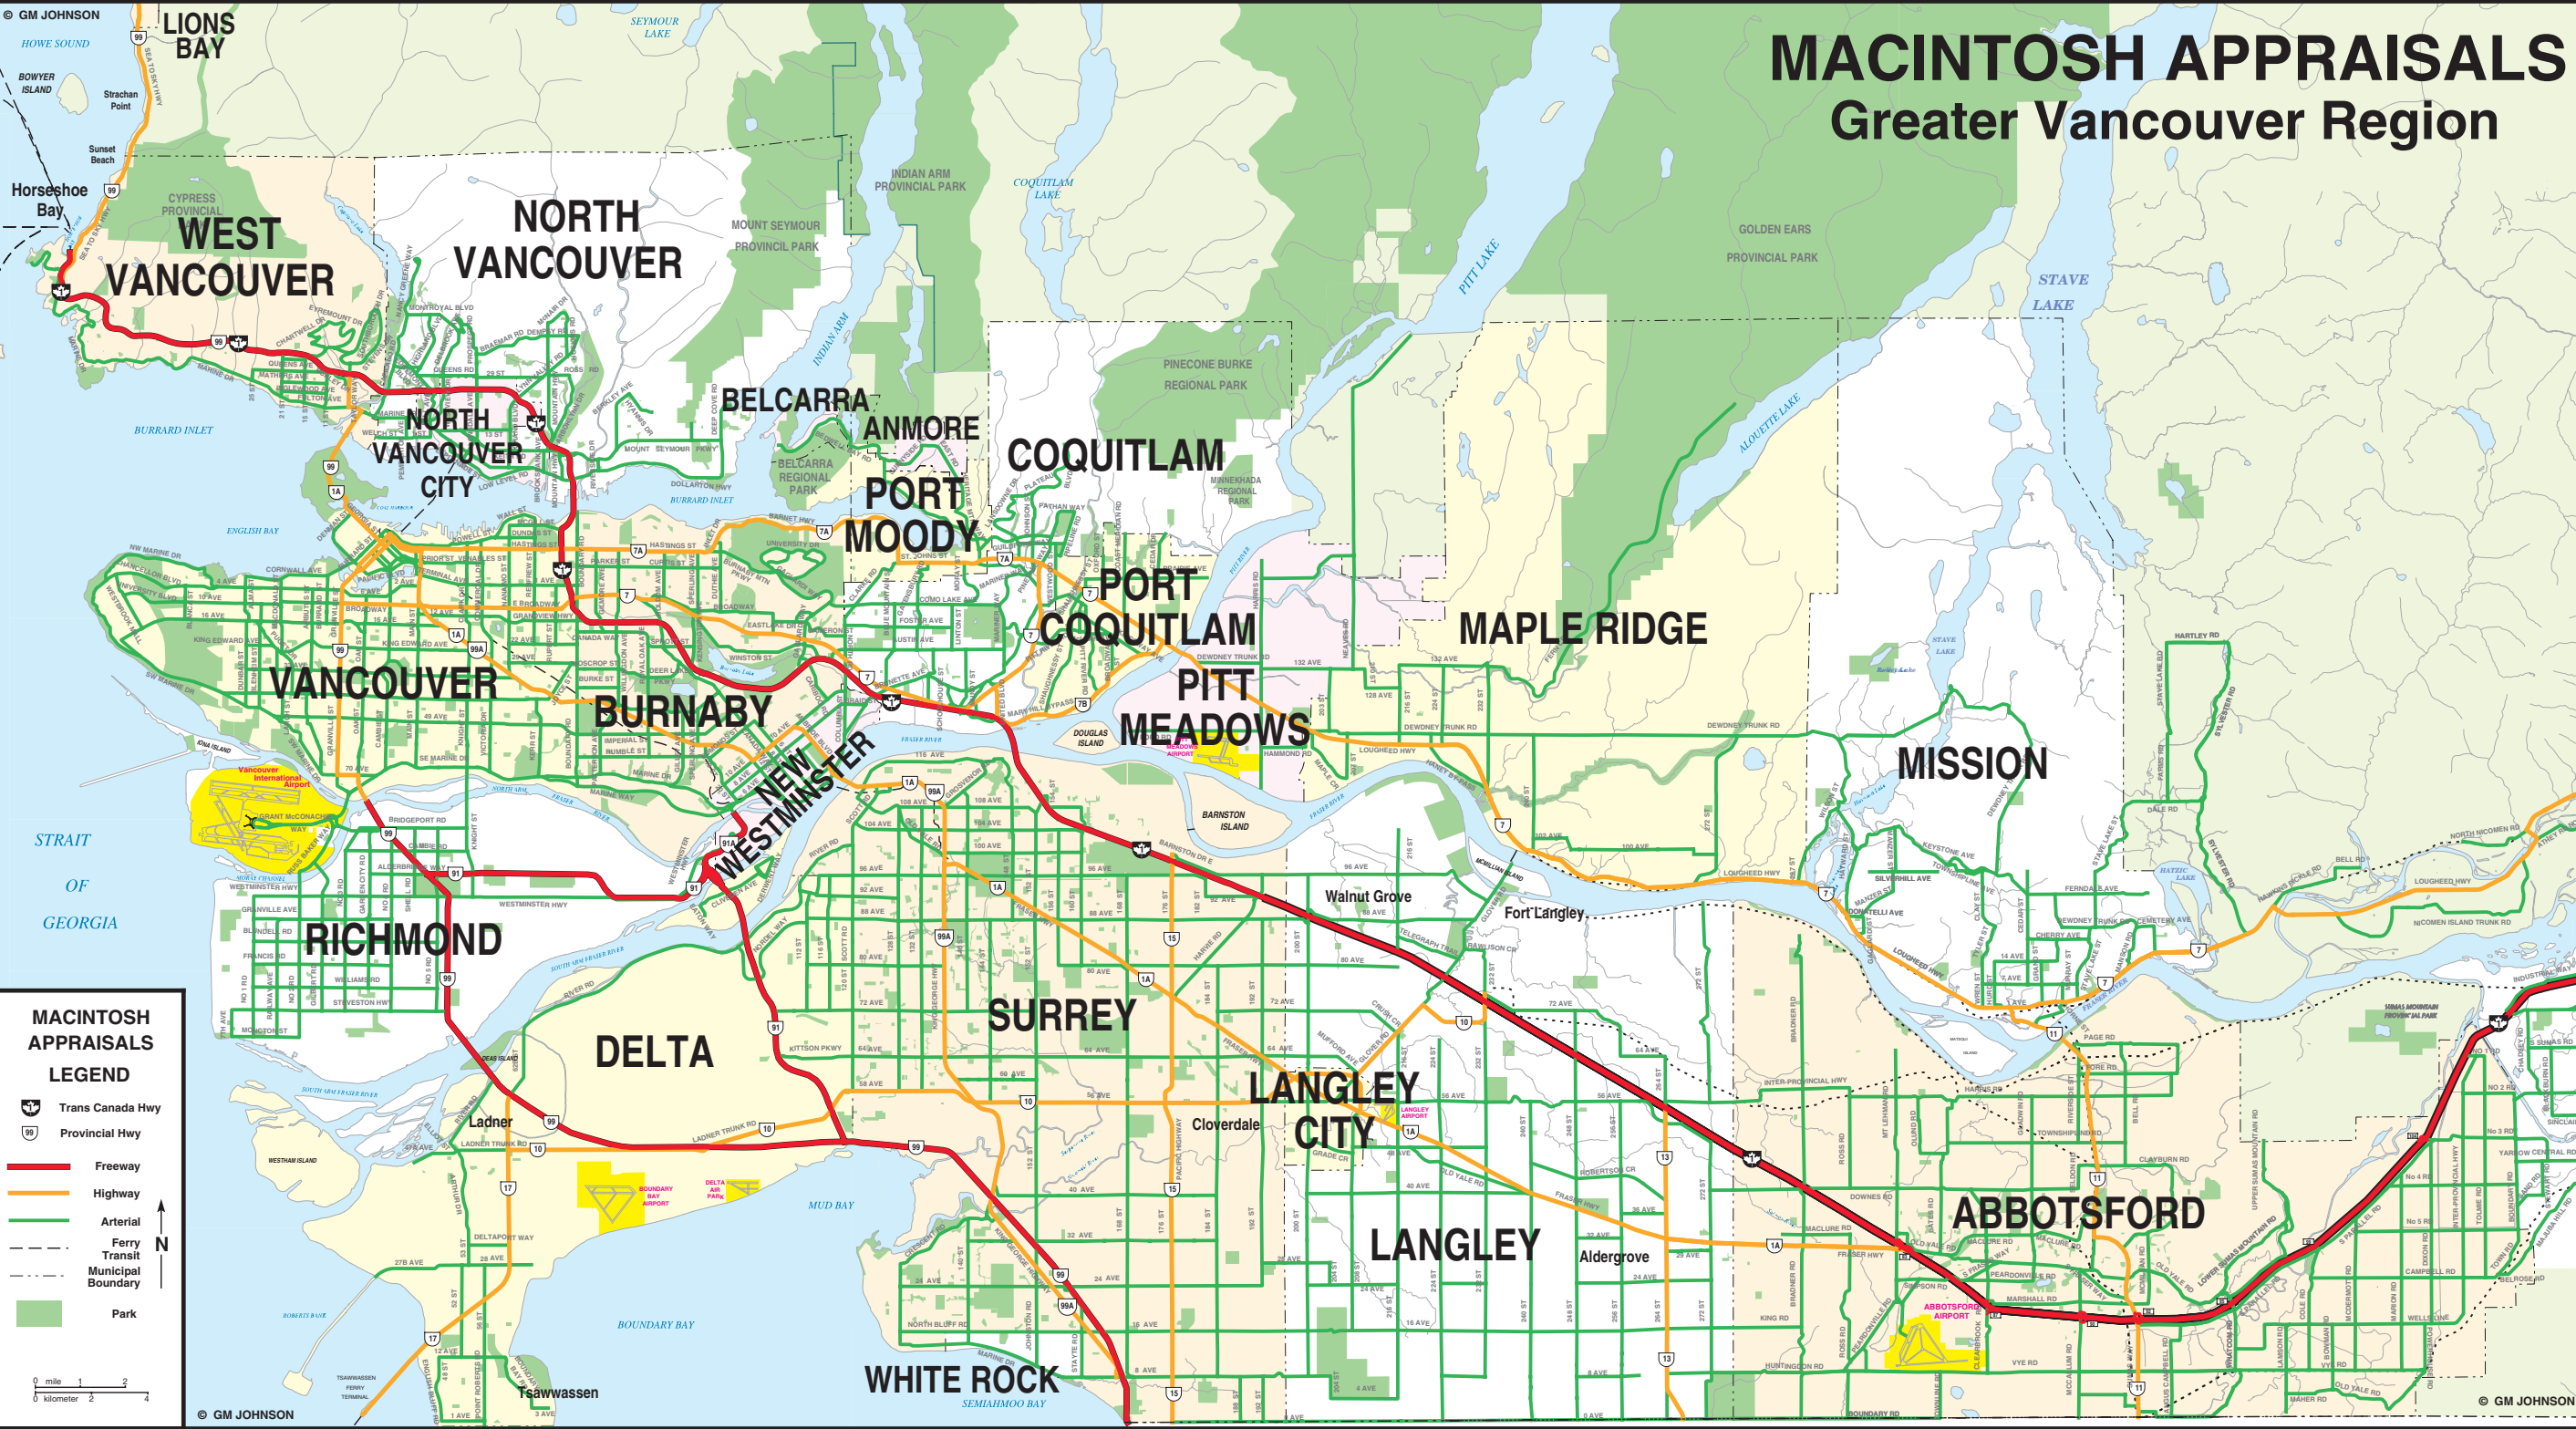

## Greater Vancouver Region

**MACINTOSH APPRAISALS**

**LEGEND**

- Trans Canada Hwy
- Provincial Hwy
- Freeway
- Highway
- Arterial
- Ferry Transit
- Municipal Boundary
- Park

0 1 2  
0 1 2  
mile  
kilometer